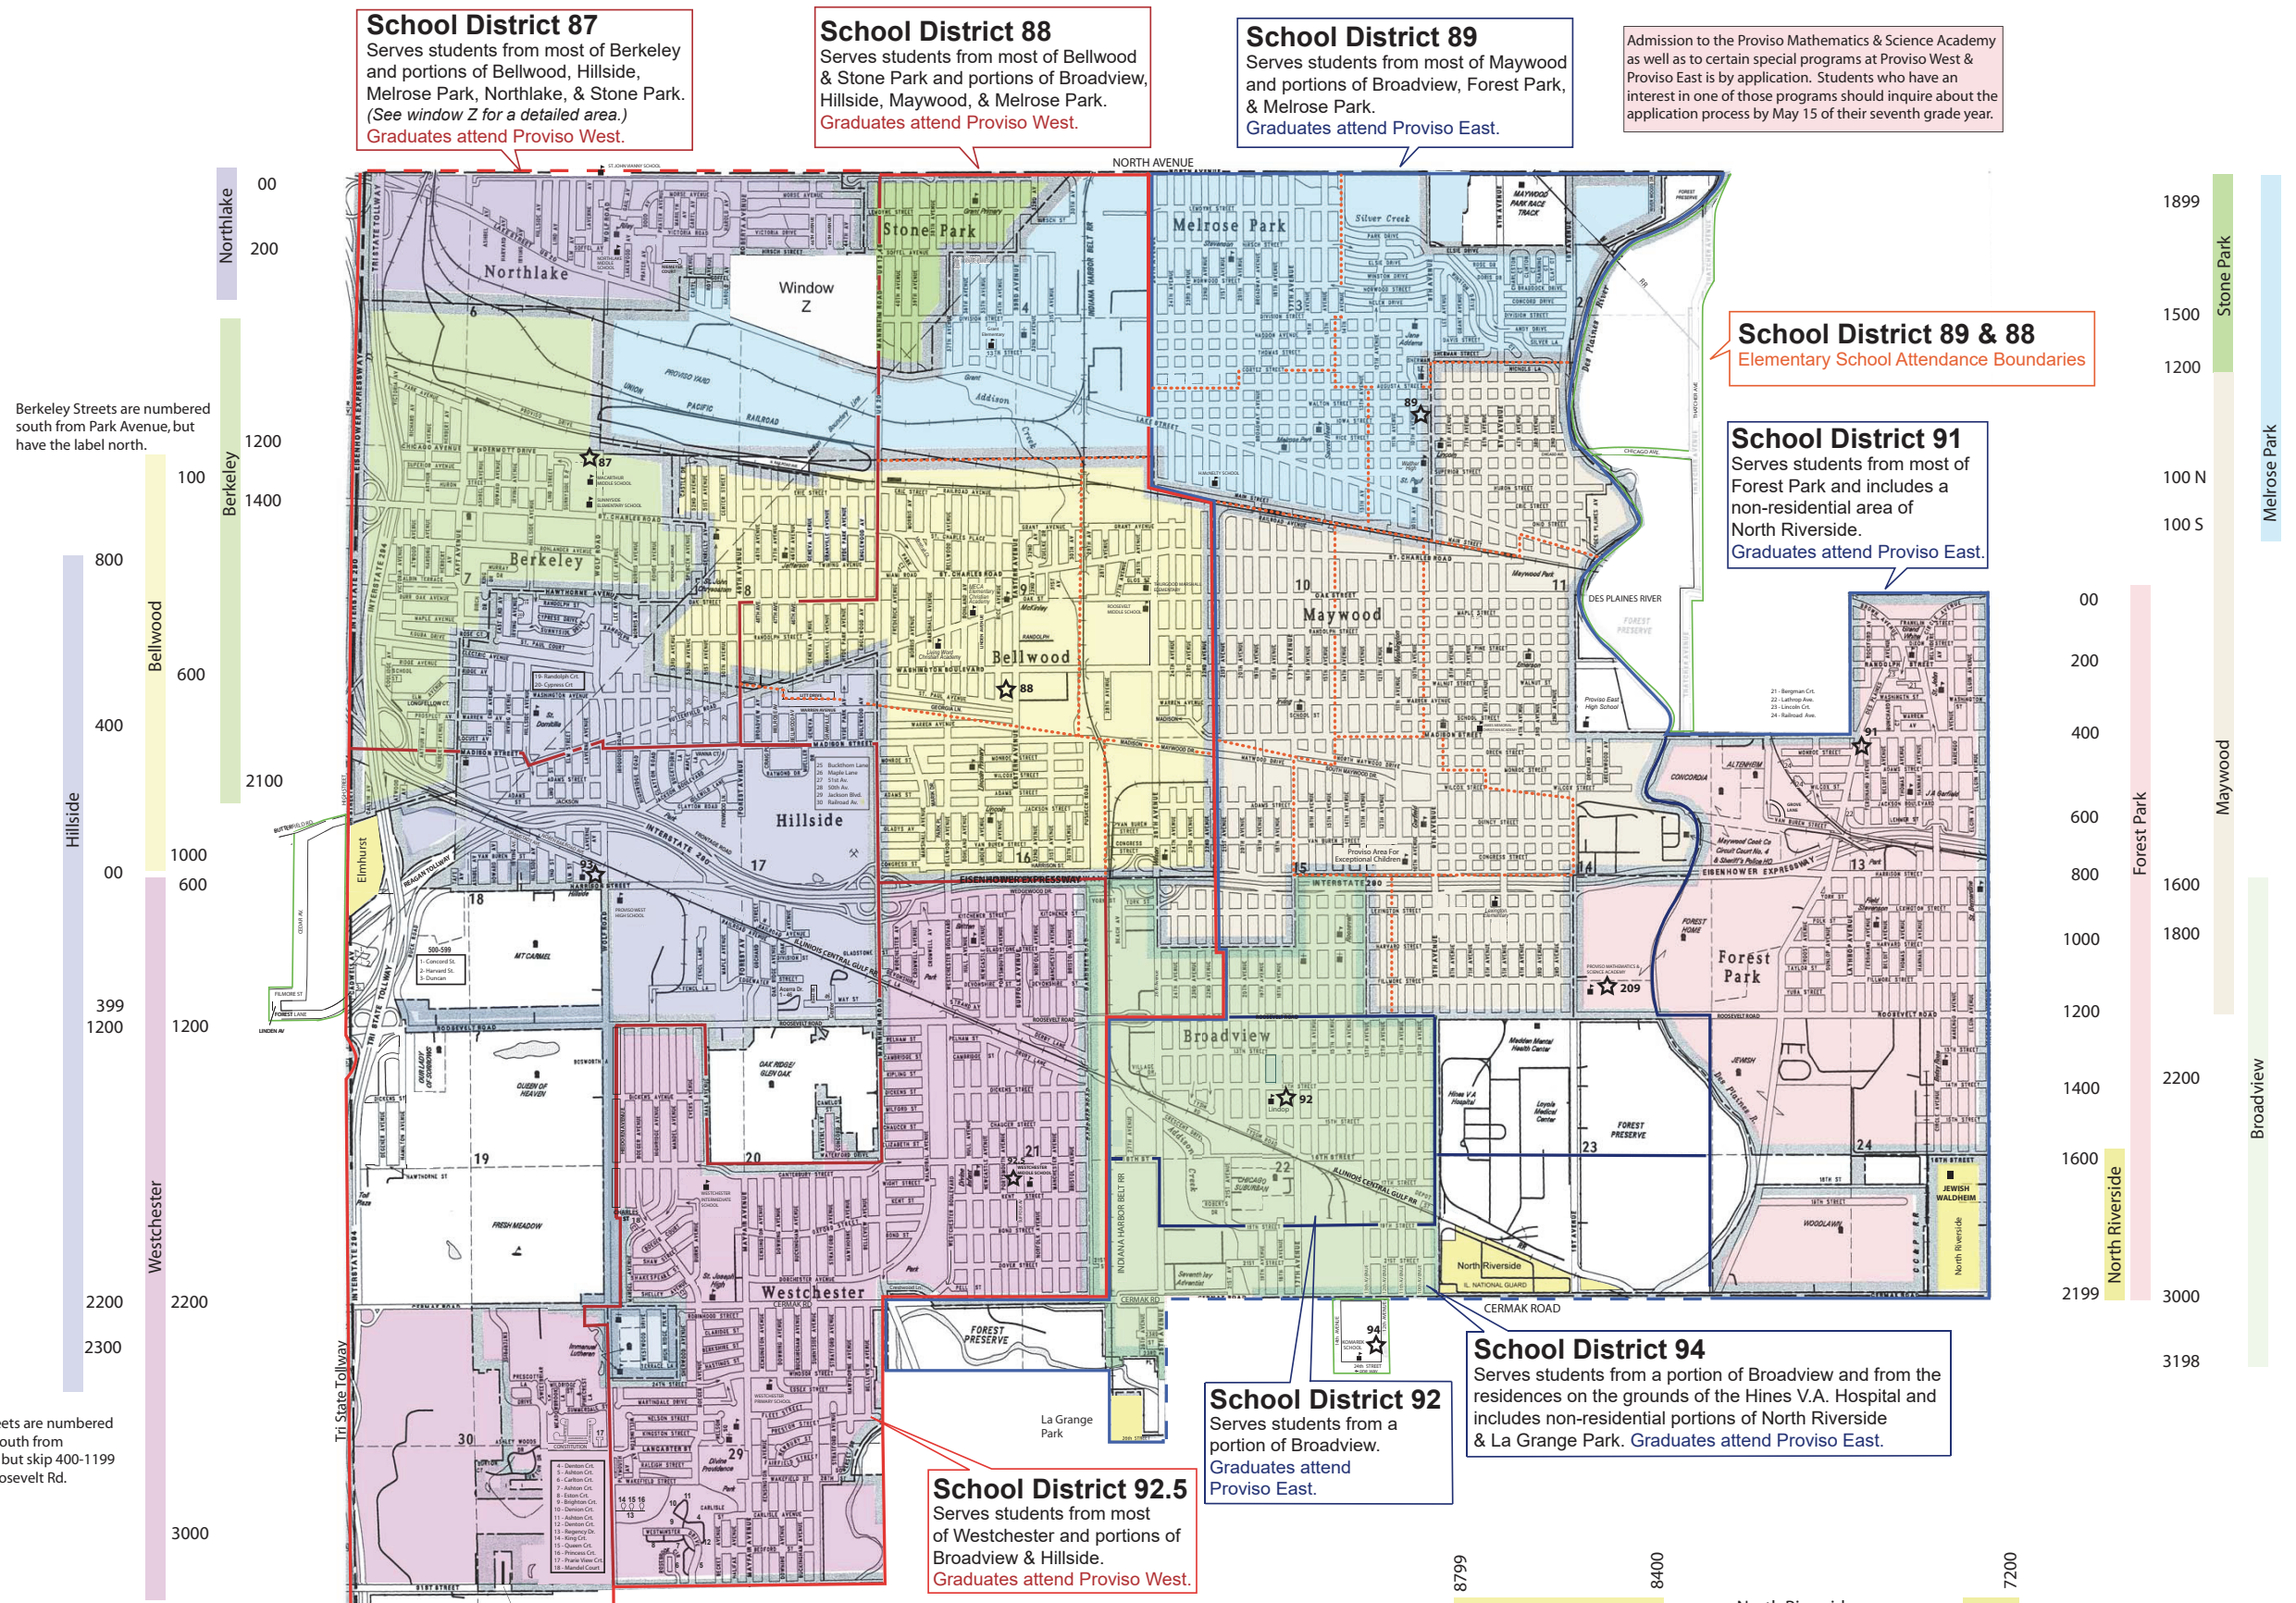

School District 87
Serves students from most of Berkeley and portions of Bellwood, Hillside, Melrose Park, Northlake, & Stone Park.
(See window Z for a detailed area.)
Graduates attend Proviso West.

School District 88
Serves students from most of Bellwood & Stone Park and portions of Broadview, Hillside, Maywood, & Melrose Park.
Graduates attend Proviso West.

School District 89
Serves students from most of Maywood and portions of Broadview, Forest Park, & Melrose Park.
Graduates attend Proviso East.

School District 89 & 88
Elementary School Attendance Boundaries

School District 91
Serves students from most of Forest Park and includes a non-residential area of North Riverside.
Graduates attend Proviso East.

School District 94
Serves students from a portion of Broadview and from the residences on the grounds of the Hines V.A. Hospital and includes non-residential portions of North Riverside & La Grange Park. Graduates attend Proviso East.

School District 92.5
Serves students from most of Westchester and portions of Broadview & Hillside.
Graduates attend Proviso West.

School District 93
Serves students from most of Hillside and portions of Berkeley & Westchester and includes a non-residential portion of Elmhurst.
Graduates attend Proviso West.

- BOUNDARY OF ELEMENTARY SCHOOL DISTRICTS THAT SEPARATE WEST & EAST HIGH SCHOOL ATTENDANCE AREAS
- BOUNDARY OF ELEMENTARY SCHOOL DISTRICTS IN WEST ATTENDANCE AREA
- BOUNDARY OF ELEMENTARY SCHOOL DISTRICTS IN EAST ATTENDANCE AREA
- or — ELEMENTARY SCHOOL DISTRICT EXTENDS INTO ANOTHER HIGH SCHOOL DISTRICT
- ..... ELEMENTARY SCHOOL ATTENDANCE BOUNDARIES
- STREETS OUTSIDE SD 209 THAT SOME STUDENTS MUST USE TO REACH THEIR SCHOOL
- ★ SCHOOL DISTRICT OFFICE
- SCHOOL