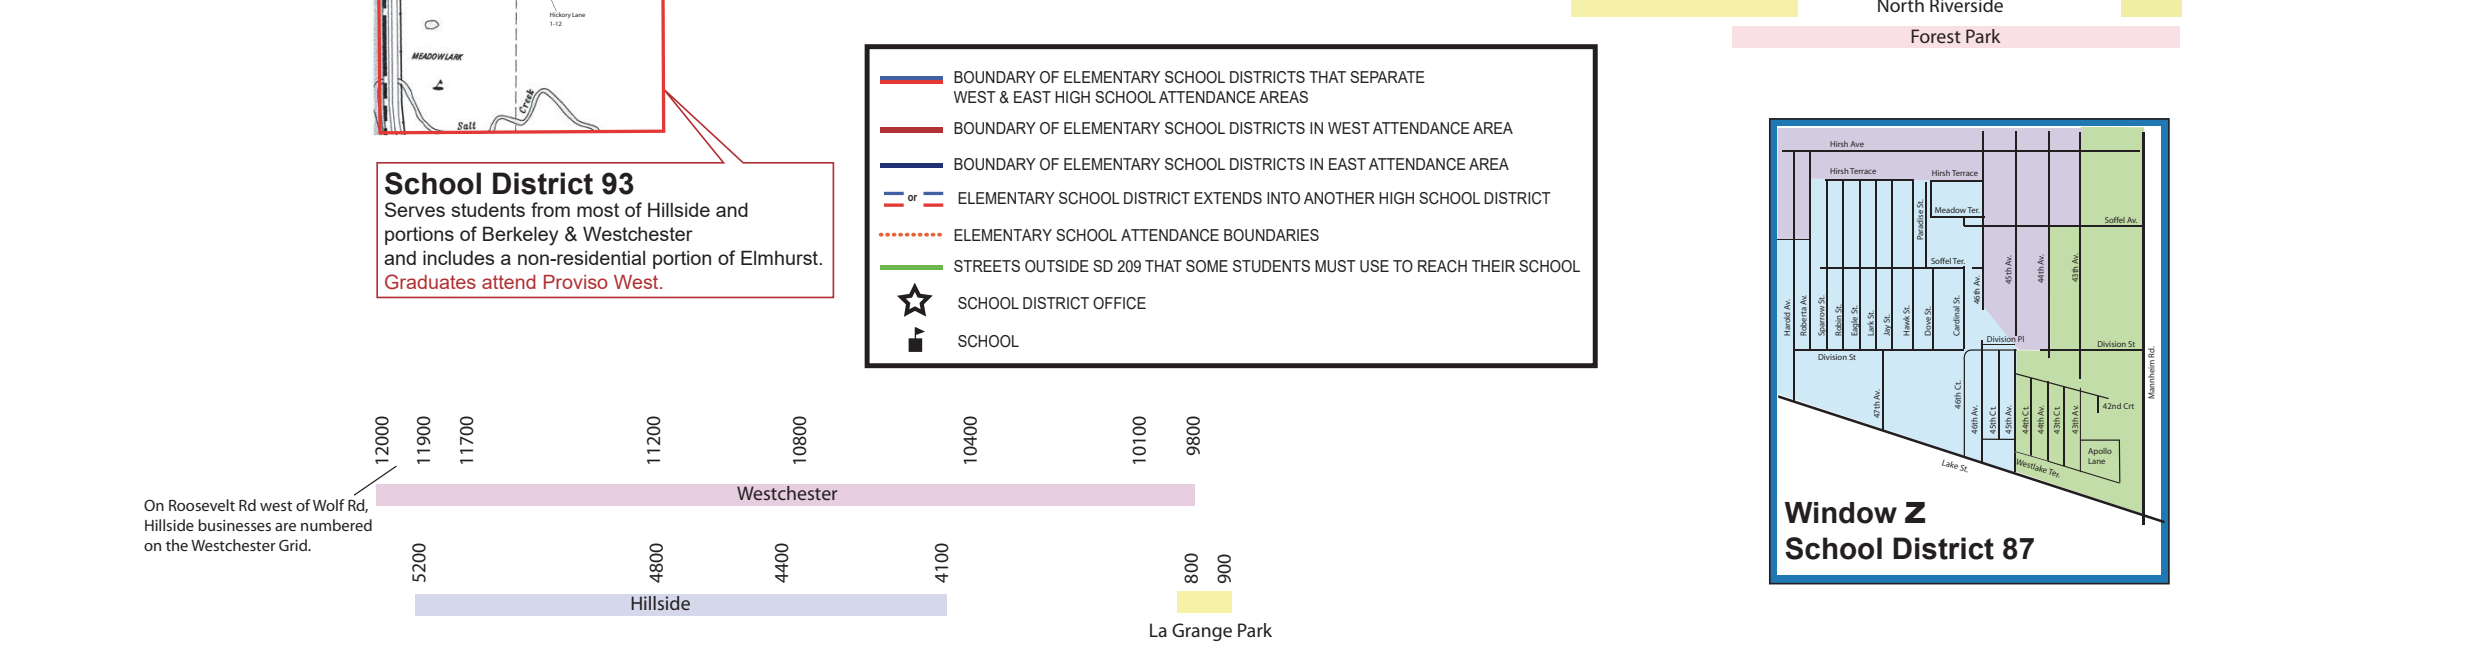

On Roosevelt Rd west of Wolf Rd, Hillside businesses are numbered on the Westchester Grid.