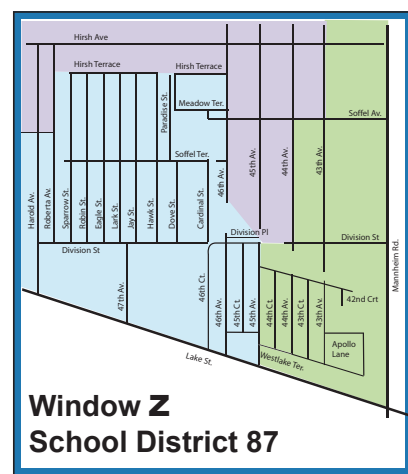

On Roosevelt Rd west of Wolf Rd, Hillside businesses are numbered on the Westchester Grid.